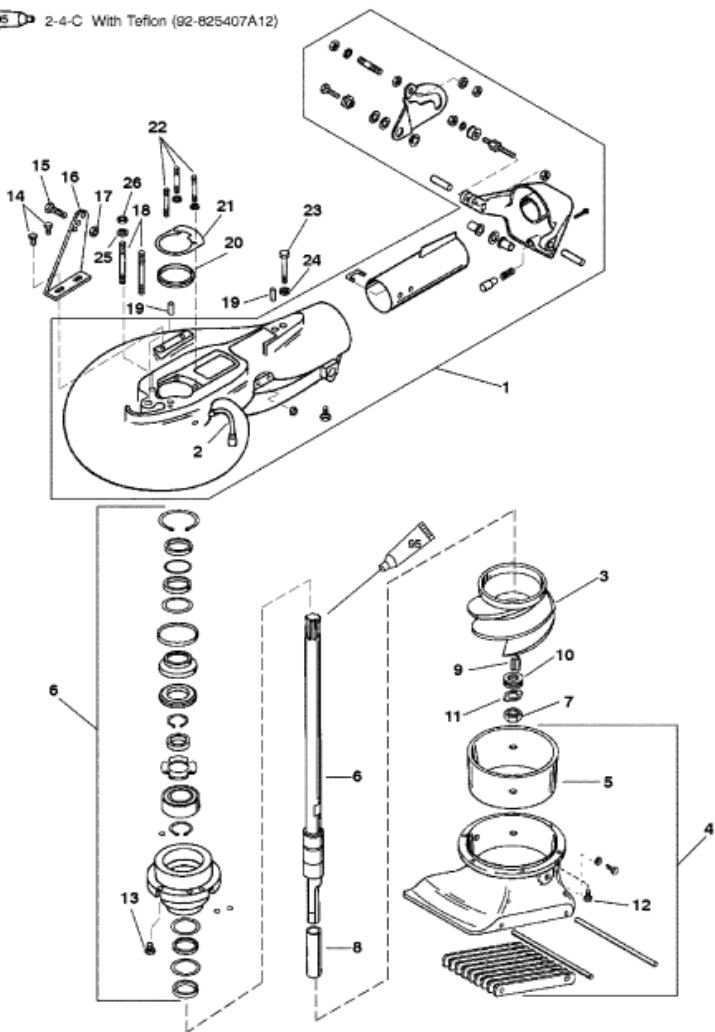

95 2-4-C With Teflon (92-825407A12)

Parts List						
Ref	Class	Part	Description	Qty	Comment	Footnote
-		801400 40	JET PUMP ASSEMBLY	1	(BLACK)	
-		801401 40	JET PUMP ASSEMBLY	1	(GRAY)	
1		801411 40	HOUSING-PUMP	1		
2	32	827490	HOSE-LUBE	1		
3	47	801414 40	IMPELLER	1		
4		801412 40	HOUSING-INTAKE	1		
5		827188 1	LINER	1		
6	45	801413 40	SHAFT-DRIVE	1		
7	11	827190	NUT	1		
8	23	827189	SLEEVE-SHAFT	1		
9	28	801405625	KEY	1		
10	15	801404625	SHIM	8		
11	14	801403625	TAB WASHER	1		
12	10	90192	SCREW (1/4-20 X .75)	6		
13	10	19923088	SCREW (1/4-20 X .875)	4		
14	10	19923062	SCREW (1/4-20 X .625)	2		
15	10	60411	SCREW (.312-18 X 1.25)	1		
16		801410	BRACKET	1		
17	11	67980	NUT	1		
18	16	808718	STUD	2		
19	17	801406	PIN-DOWEL	2		
20		801418	RING SUPPORT-WATER PUMP	1		
21	27	801408	GASKET-WATER PUMP BASE	1		
22	16	33778	STUD (1/4 X 2-5/8 IN.)	3		
23	10	68299	SCREW (3/8-16 X 3 IN.)	1		
24	12	45175	WASHER	1		
25	12	65791	WASHER	2		
26	11	34933	NUT	2		